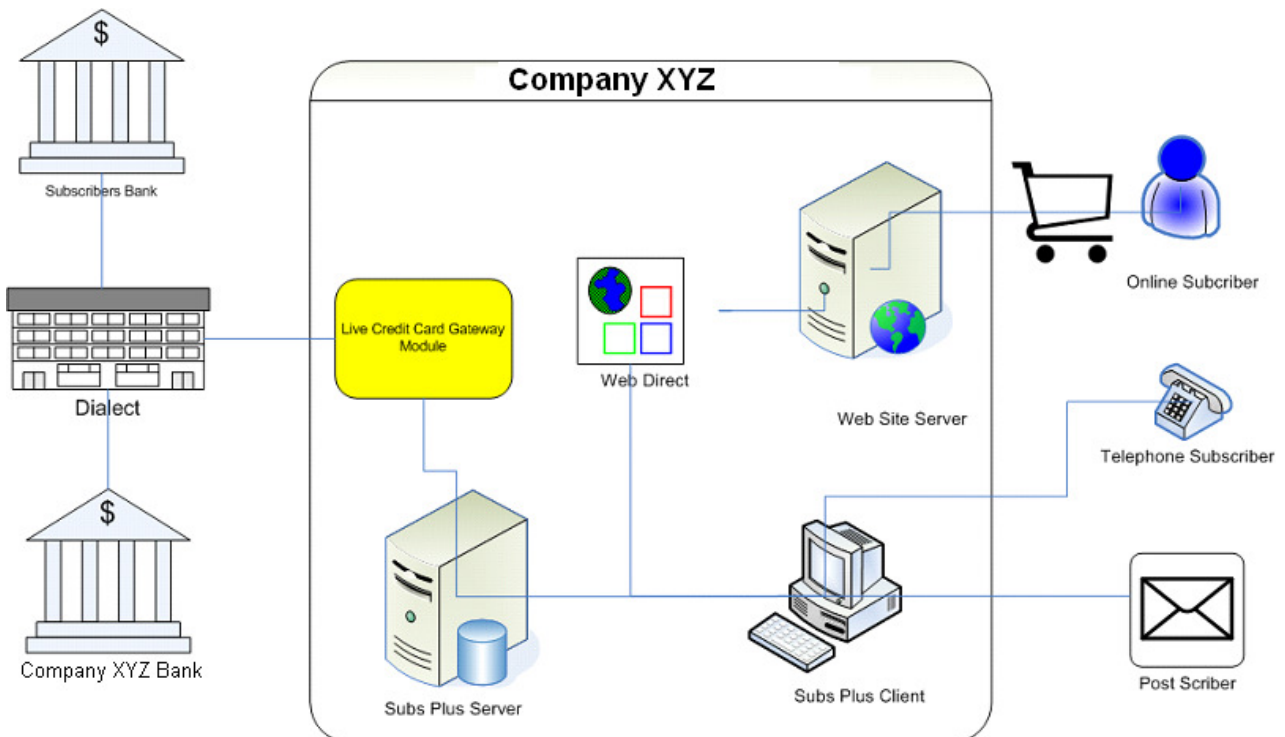

The publisher needs to set up a relationship with a third party merchant, such as Dialect, that communicates with the banks to verify the payment details.

Subs Plus **Web Direct** is an (additional) extension module to the Subs Plus Subscription Management software and provides a direct and seamless interface between the publisher's web site and the subscription management functionality of Subs Plus. With this module, there is no need to direct customers who want to subscribe or renew their subscriptions away from the publisher's website to a separate 'transaction' website.

The processing of these orders through **Web Direct** is linked directly to the Subs Plus database, from which fulfilment takes place. Customers will appreciate the convenience of the purchasing process and the increased access to information about their subscriptions/purchases.

If combined with the Live Credit Card Gateway module, the instant validation and processing of the credit card happens when the customer subscribes or renews on-line.

For more information, please contact Liliane Foederer at DCA, on 02 8877 0304 or lfoederer@data.com.au.